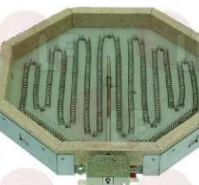

3455403 OCTAGONAL ELECTRIC HOT PLATE ø 250 mm
2500W 230V
faston electric connections
complete with energy regulation
for glass-ceramic cooking top