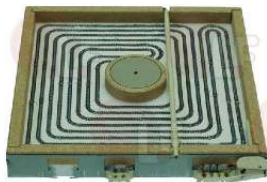

AMBACH 5060810556
EGO 1077823006

EGO 1083816060
JUNO-RÖDER-SENKING 214430

EGO 1083818060

Suitable for:

Electric hot plates

3311152 ELECTRIC HOT PLATE 4000W 400V
 dimensions 300x300 mm
 radiant size 270x270 mm
 terminal block electric connections
 for glass-ceramic cooktop
 WITH PAN DETECTOR