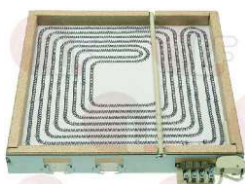

CAPIC E154016
 EGO 1133350507

CHARVET 06048A
 WHIRLPOOL 481281729873

EGO 1133470195

3311105 ELECTRIC HOT PLATE 3500W 230V
 dimensions 300x300 mm
 radiant size 270x270 mm
 terminal block electric connections
 for pyroceramic cooking range CE841VRT
 for Pot stove electric (AMBASSADE) CE841VRT