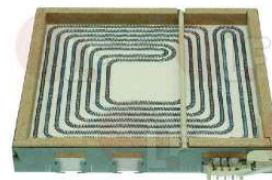

AMBACH 5060810556
EGO 1077823006

EGO 1083816060
JUNO-RÖDER-SENKING 214430

EGO 1083818060