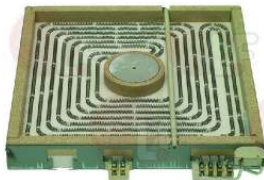

ANGELO PO 32G0940
BONNET 303562
FAGOR U673013000
JEMI 240053
MARENO MA1937400
MORICE RS0963
ZANUSSI 052200

3311075 ELECTRIC HOT PLATE 4000W 400V
dimensions 300x300 mm
tilting plate
terminal block electric connections
for electric cooking top

CHARVET 2078A
MORICE PQ0840
WHIRLPOOL 481281729872

EGO 1133460307
SOLYMAC P50C

EGO 1133460341
SOLYMAC P50G

3311103 ELECTRIC HOT PLATE 4000W 400V
dimensions 300x300 mm
radiant size 270x270 mm
terminal block electric connections
for glass-ceramic cooking top
WITH PAN DETECTOR