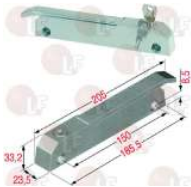

3242307 LOCKING HANDLE ERGO 6188 W.CHROME PL. LO

straight handle
base length 185.5x23.5x33.2h mm
distance between holes 150 mm
RAHRBACH
for Food-service trolley refrigerated (RIEBER)
BKW1 - BKW2
for Food-service trolley warm (RIEBER)
till 1/09/97
BKW1 - BKW2