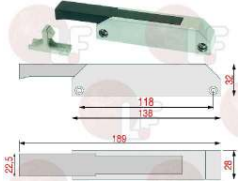

Suitable for:

Handles

3242188 RH/LH LOCKING HANDLE WITHOUT KEY LOCK
straight handle
base length 138x28x32 mm
distance between holes 118 mm
adjustable catch pitch 30 mm
for Food-service trolley (RIEBER)
till 1/09/97
BKW1 - BKW2
TRAYTROLLEY KWA2X8 - TRAYTROLLEY KWS2X8

RIEBER 32105012

RIEBER 32105012+32105017

3242270 STAINLESS STEEL HANDLE $\varnothing$ 25x256 mm
for Food-service trolley (RIEBER)
till 1/01/05
THERMOPORT1600 - THERMOPORT3000