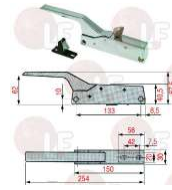

# Handles

Suitable for:

**3242581 RH-LH CATCH WITHOUT LOCK 880 PV**  
straight handgrip - black plastic made  
length 206x28 mm  
mounting distance 104 mm

FERMOD 00880PV

FERMOD 880.PV

Suitable for:

**3242949 RH/LH LOCKING HANDLE WITH KEY LOCK 796CR**  
curved handle  
base length 254x30 mm  
distance between holes 133 mm  
adjustable catch between 9 and 22 mm