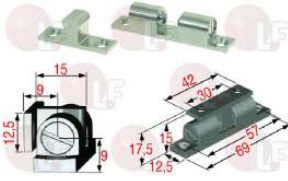

# Handles

Suitable for:

**3242298 CATCH 6195 69 mm - 42 mm**  
 mounting distance 57 mm - 30 mm  
 RAHRBACH  
 for Food-service trolley (BLANCO) SAG - SAW - STW  
 for Fryer (FRI FRI) FF - FFM - FFS

BLANCO 144345