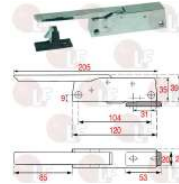

## 3242386 CATCH RH-LH WITHOUT LOCK 880 CR

straight handle  
length 205x28 mm  
mounting distance 104 mm

FERMOD 880.01