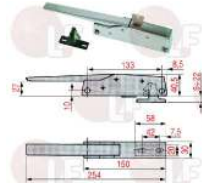

BONNET 906392
FAGOR 6033010007

CAPIC
FERMOD 885.01

EDESA 6033010007

3242948 RH/LH LOCKING HANDLE WITH KEY LOCK 795CR
straight handle
base length 254x30 mm
distance between holes 133 mm
adjustable catch between 9 and 22 mm