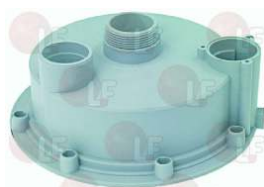

COMENDA 180228

3061040 EPDM O-RING GASKET 04137